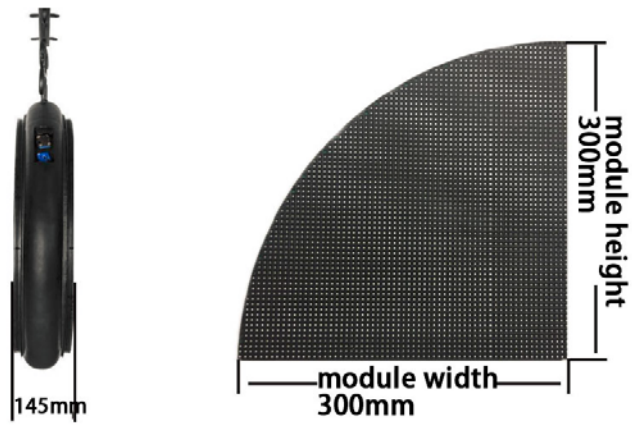

For food, drinks, cloths stores it is a good eye-catcher and advertising tool.

Even unprofessional clients can learn to use it in a few minutes.

**P4.68 outdoor circle led logo sign, thickness 145mm, total net weight 16kgs**

### Round circle led logo display sign Specs

<b>Model</b>	P4.68
<b>Pixel configuration</b>	SMD1921
<b>Pixel pitch</b>	4.68mm
<b>Scan rate</b>	1/16 scanning, constant current
<b>Module size (W×H)</b>	300*300MM
<b>Resolution per module</b>	W 64 x H 64pixels
<b>Display diameter</b>	600mm
<b>Pixel resolution/cabinet (W×H)</b>	128 x 128pixels
<b>Minimum viewing distance</b>	Minimum 4 meters
<b>Brightness</b>	Over 5500CD/M2
<b>Gray scale</b>	12 bit, 4096 steps
<b>Color Number</b>	68.7194billion
<b>Control method</b>	cellphone APP wifi control
<b>Refresh rate</b>	≥ 1920HZ
<b>Viewing angle(degree)</b>	H/140,V/120
<b>Temperature range</b>	-20°C to +60°C
<b>Ambient Humidity</b>	10%-99%
<b>Service access</b>	front
<b>Standard cabinet weight</b>	16kgs
<b>Max.Power Consumption</b>	Max: 600w/set
<b>Protection Level</b>	IP65
<b>Lifetime to 50% brightness</b>	75,000hr
<b>LED Failure Rate</b>	<0,00001
<b>MTBF</b>	> 10.000 hours
<b>Input power cable</b>	AC110V /220V
<b>Signal input</b>	CAT5 or Wifi